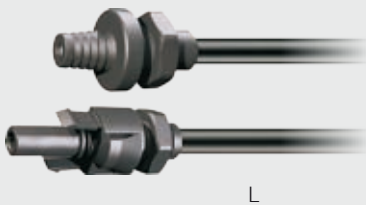

Kupplungsbuchse
Female cable coupler

**Definition
of cable lengths**

Cable lengths of cable assemblies

For ordering ready made leads, the cable length L is defined as in the examples shown below.

Kupplungsstecker
Male cable coupler

Aufbaudosenbuchse
Female panel receptacle

Aufbaudosenstecker
Male panel receptacle

Kabelschuh
Cable lug

Voll- oder Teilabisolierung
Complete or partial stripping